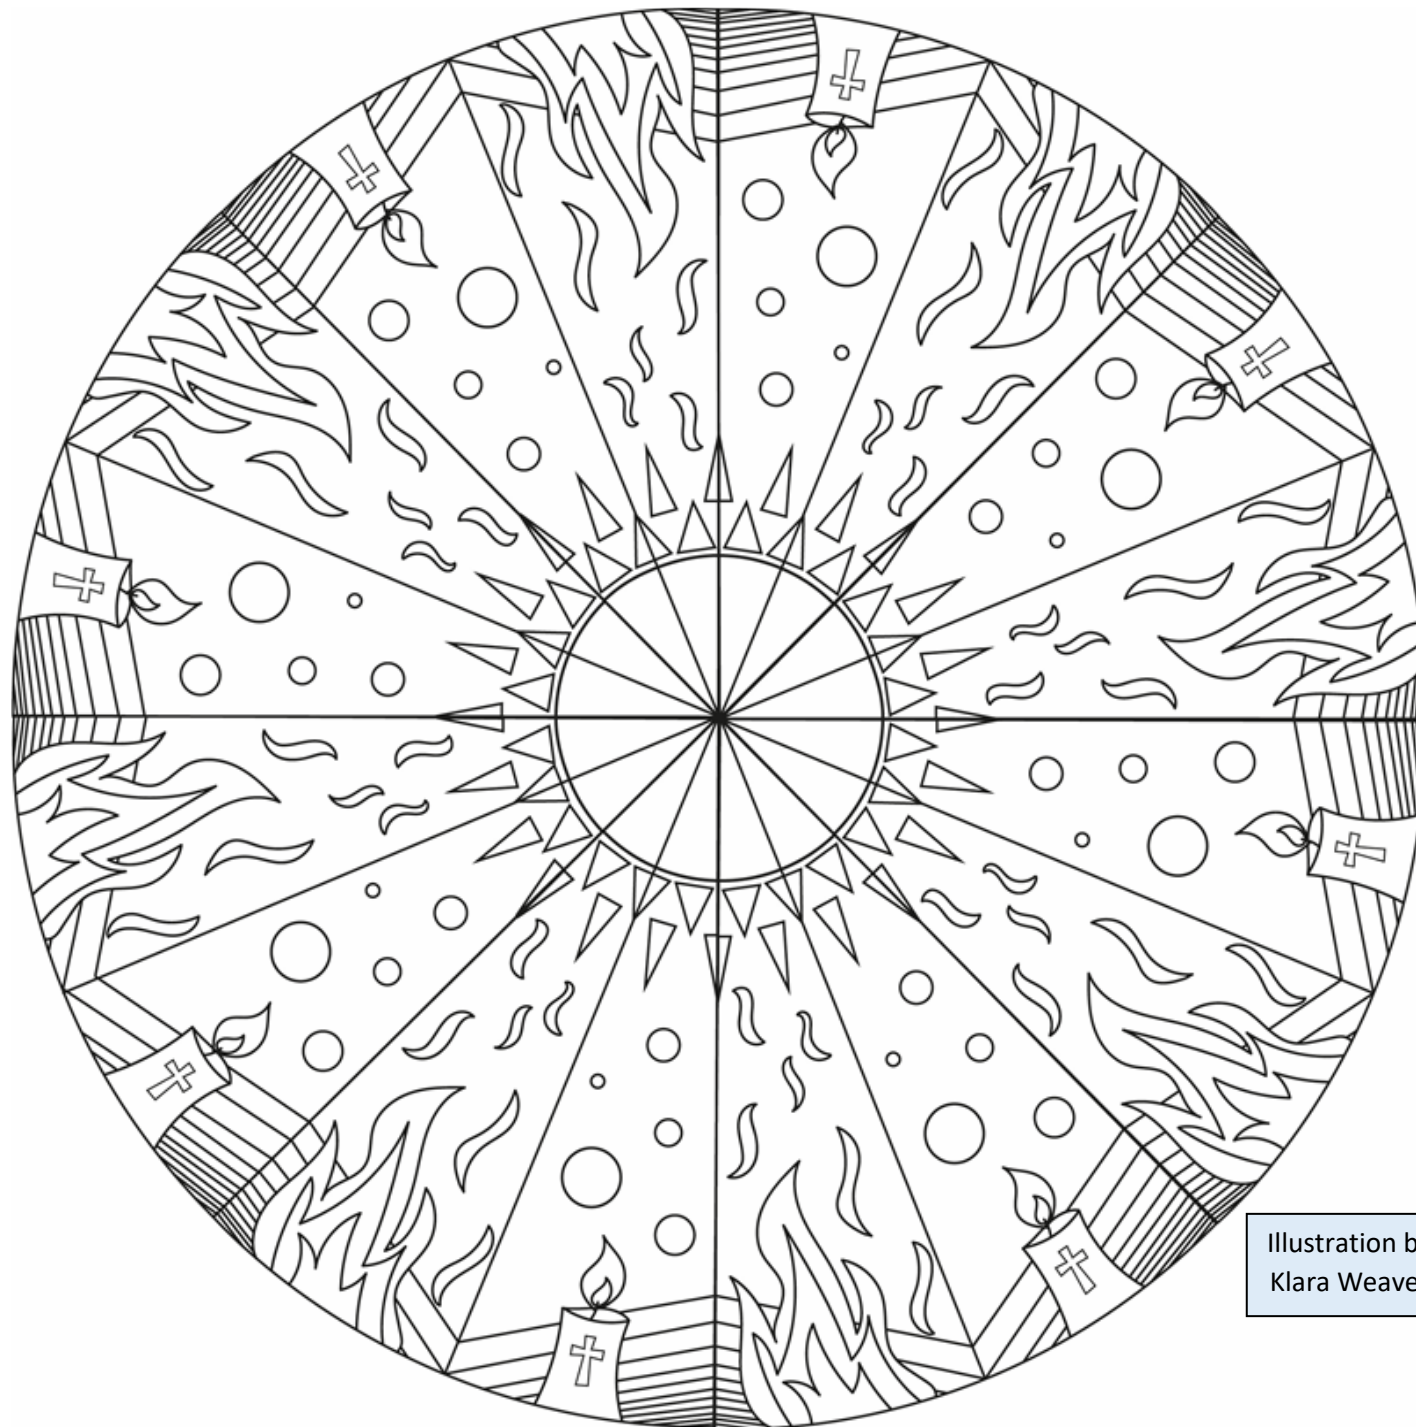

**Light Mosaic
Colouring-in
Sheet**

In the ceiling of St Paul's Cathedral there are some beautiful circular mosaic designs, with lots of detail.

We have made one on the theme of light for you to colour in.

The Light shines in the darkness and the darkness has not overcome it.
John 1:5

Illustration by
Klara Weaver