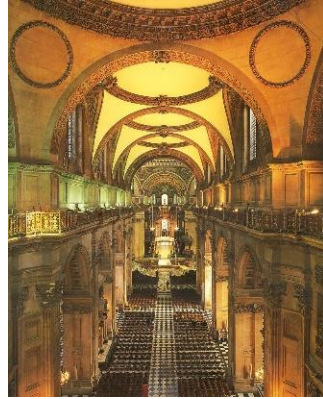

**Activity:**

**Shapes & Materials:  
Meet and Match**

**Meet some of the  
important features  
of St Paul's  
Cathedral:**

**Can you draw a  
line to join the  
names with the  
pictures?**

**Can you design an  
important building  
for London?  
What would make  
it special?**

Arches

Metal Gates

Dome

Sir Christopher Wren

Stone sculpture

Marble Starburst

Golden Cross

Mosaic decoration