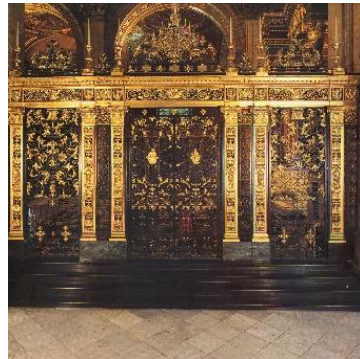

**Activity:**

**Shapes & Materials:  
Meet and Match**

**Meet some of the  
important features  
of St Paul's  
Cathedral:**

**Can you draw a  
line to join the  
names with the  
pictures?**

**Can you design an  
important building  
for London?  
What would make  
it special?**

Arches

Metal Gates

Dome

Sir Christopher Wren

Stone sculpture

Marble Starburst

Golden Cross

Mosaic decoration